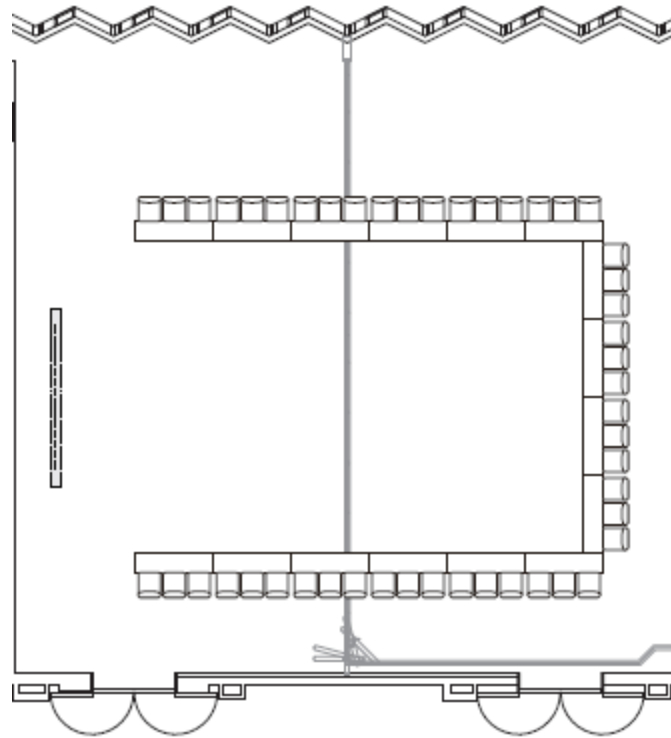

Seminar Room C and D

"U" configuration: 48 seats

SCALE	SIZE
1/100	A4