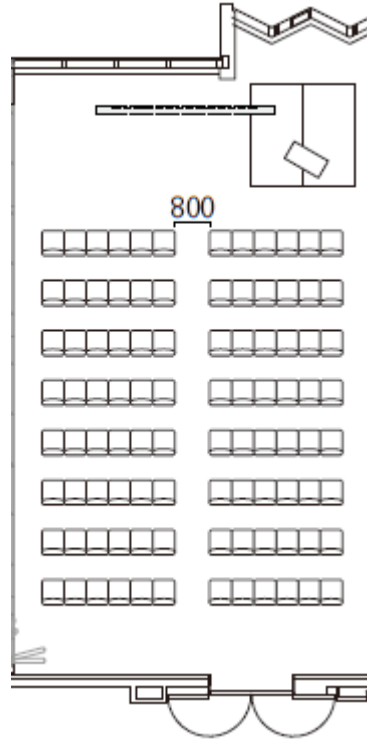

Seminar Room B

Theater configuration: 96 seats

SCALE	SIZE
1/100	A4