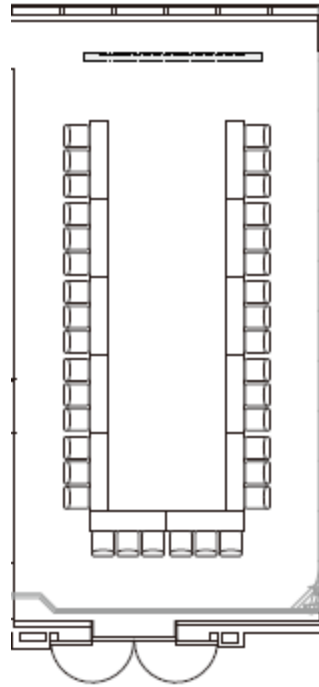

# Seminar Room A

"U" configuration: 36 seats

SCALE	SIZE
<b>1/100</b>	<b>A4</b>