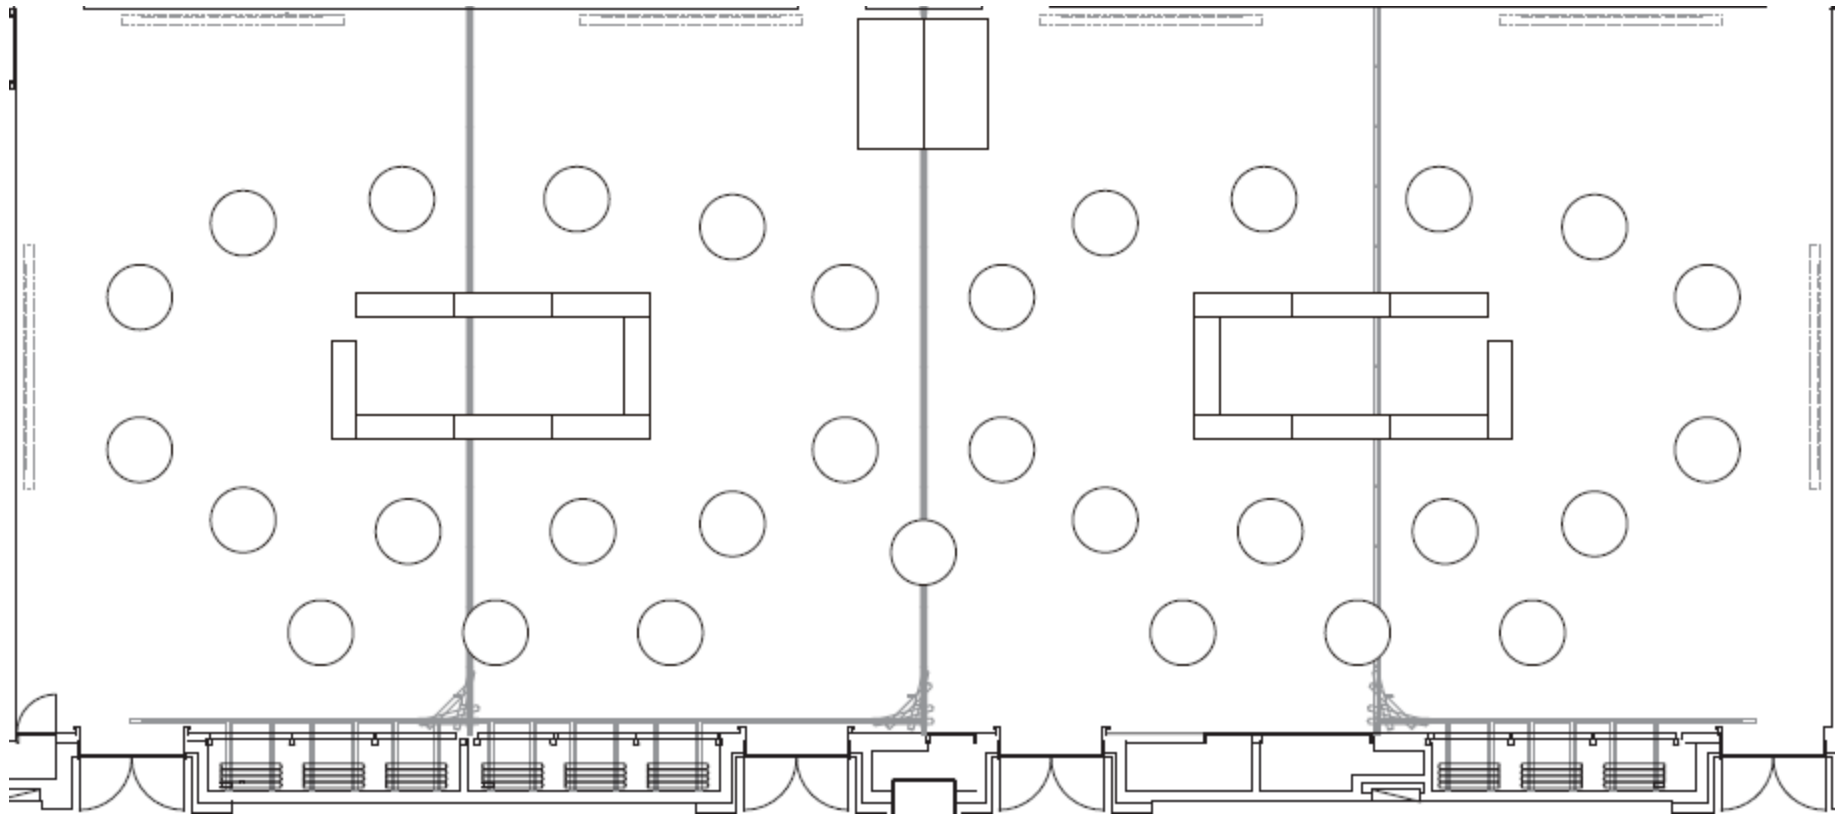

Main Rooms A, B, C and D

Buffet Party: 300 seats

SCALE	SIZE
1/100	A4