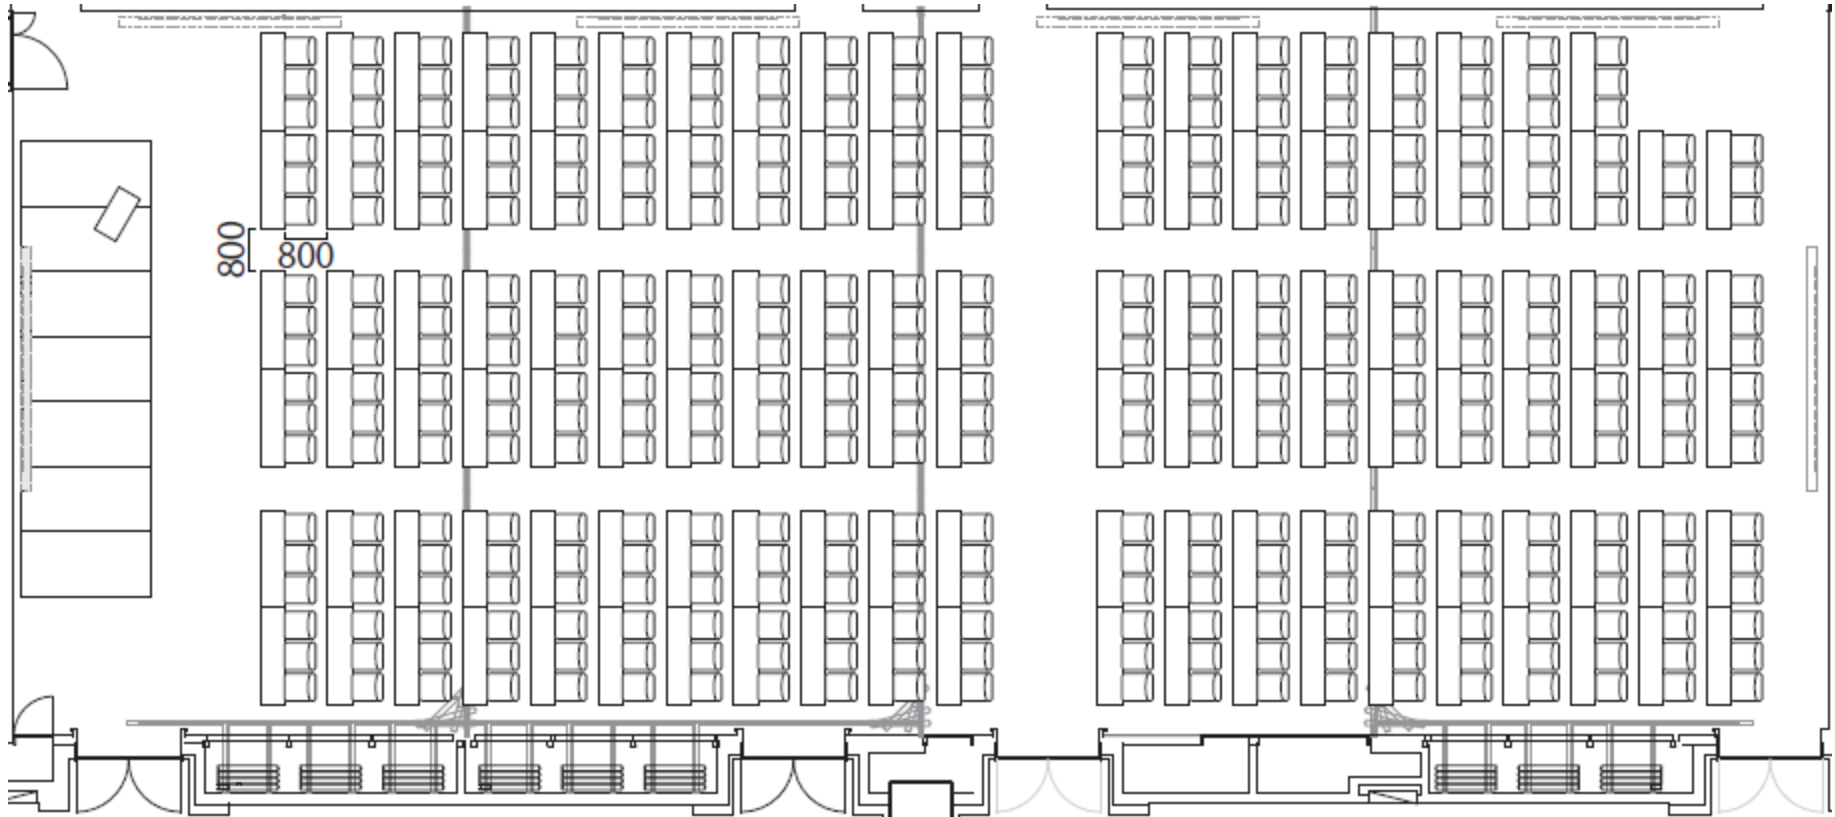

# Main Rooms A, B, C and D

Class configuration (vertically): 372 seats

SCALE	SIZE
<b>1/100</b>	<b>A4</b>