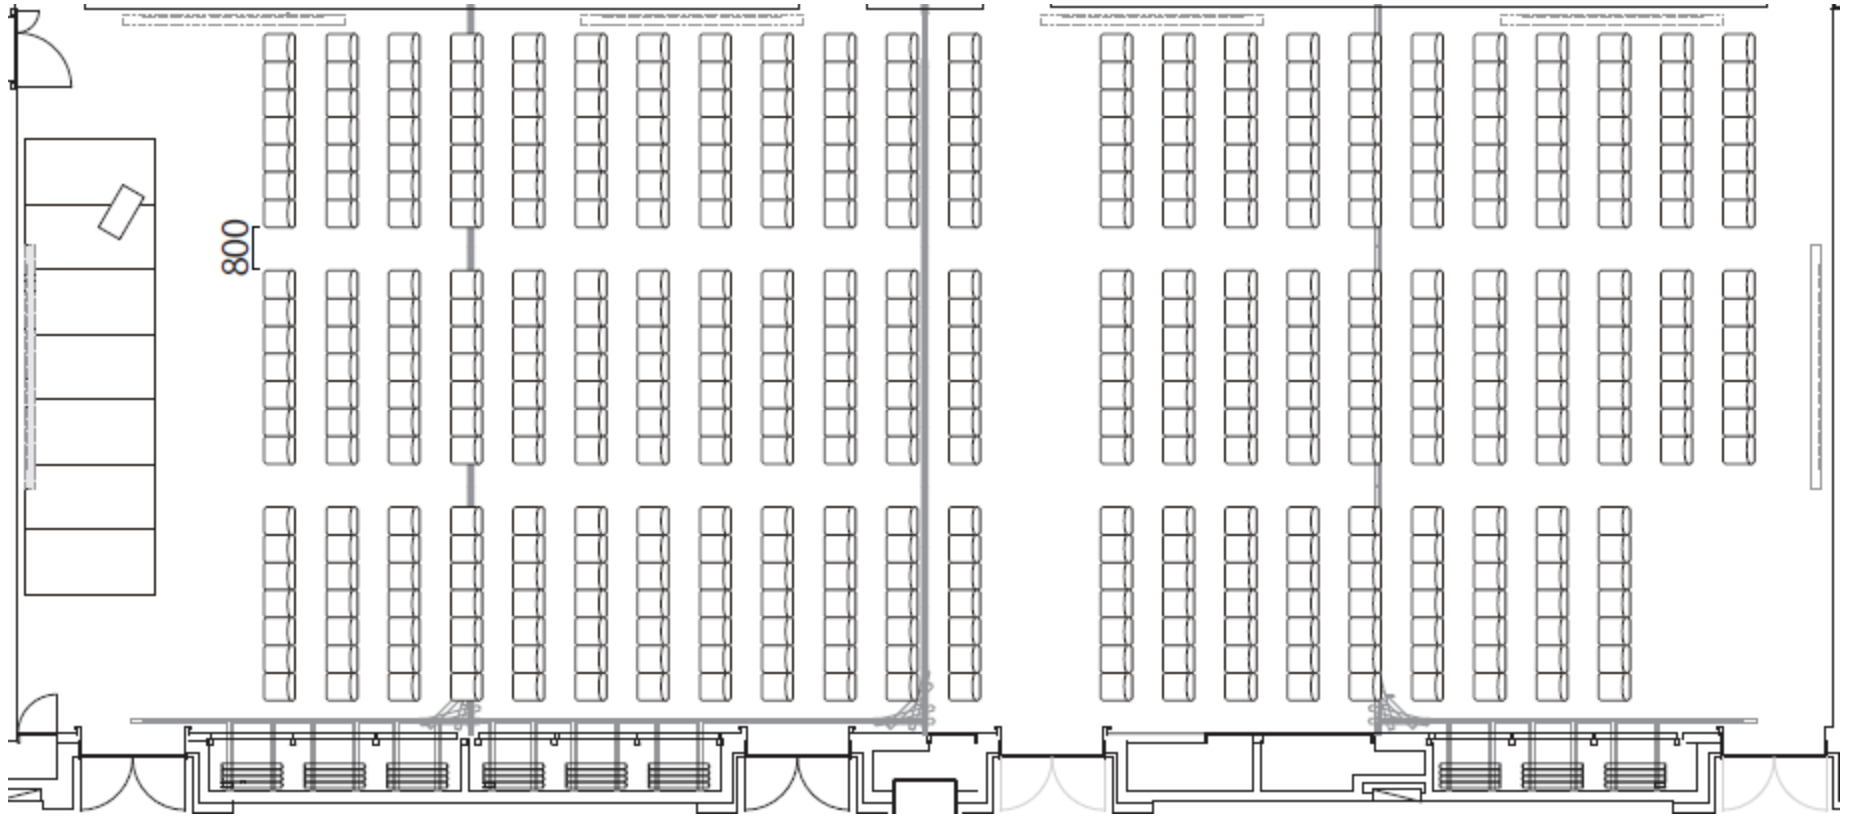

Main Rooms A, B, C and D

Theater configuration (vertically): 469 seats

SCALE	SIZE
1/100	A4