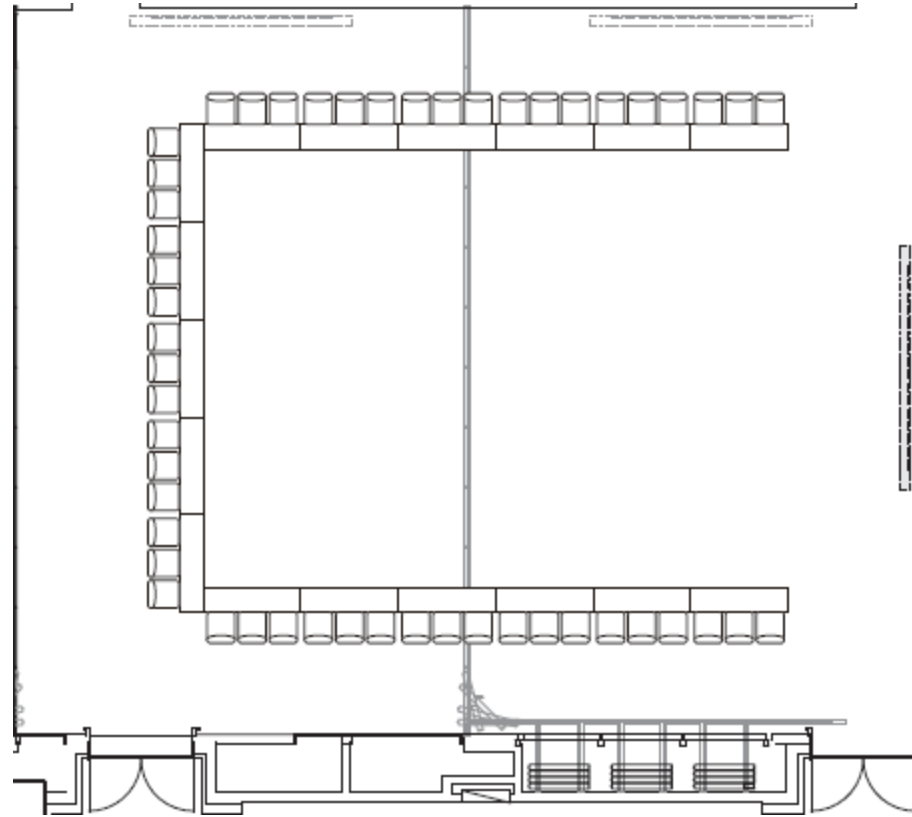

Main Rooms A and B

"U" configuration: 51 seats

SCALE	SIZE
1/100	A4