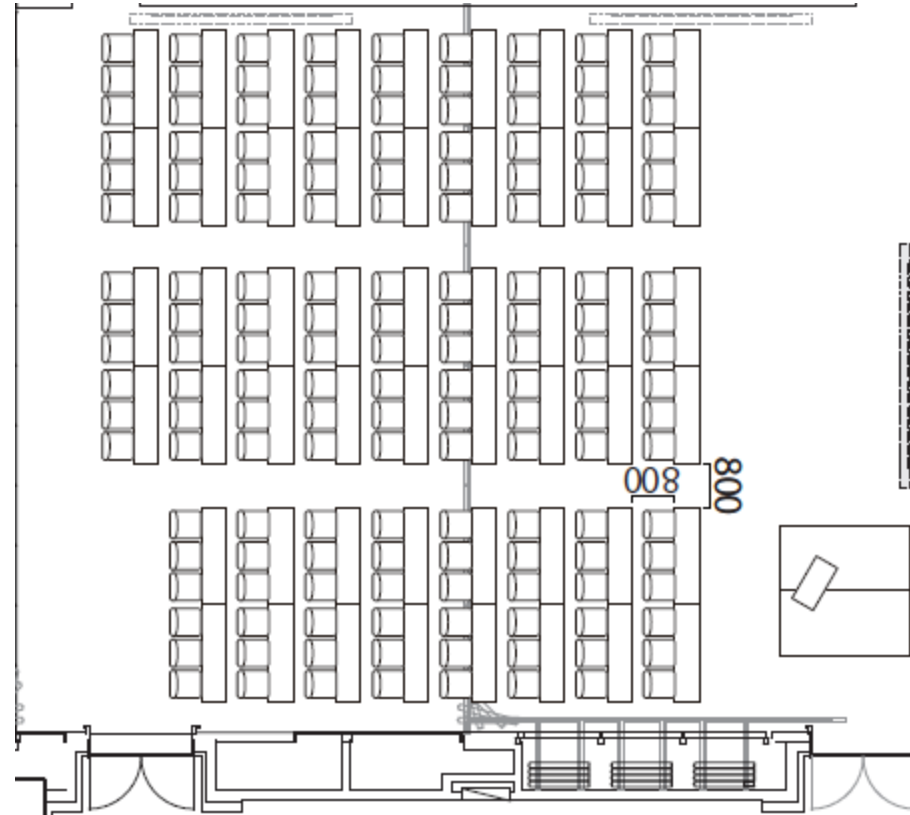

Main Rooms A and B

Class configuration: 156 seats

SCALE	SIZE
1/100	A4