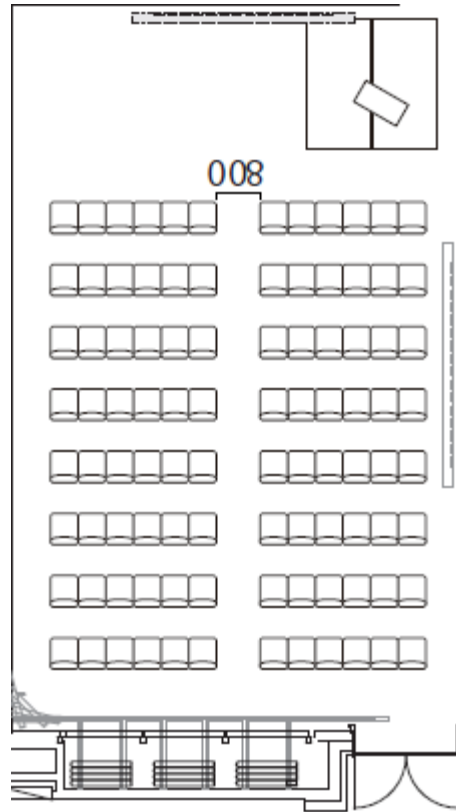

# Main Room A

Theater configuration: 96 seats

SCALE	SIZE
<b>1/100</b>	<b>A4</b>