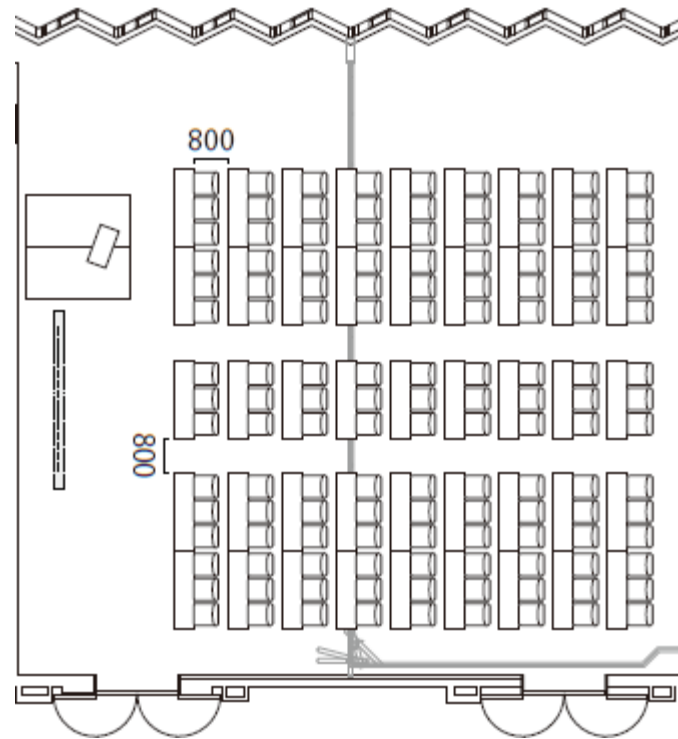

Seminar Rooms C and D

Class configuration: 135 seats

SCALE	SIZE
1/100	A4