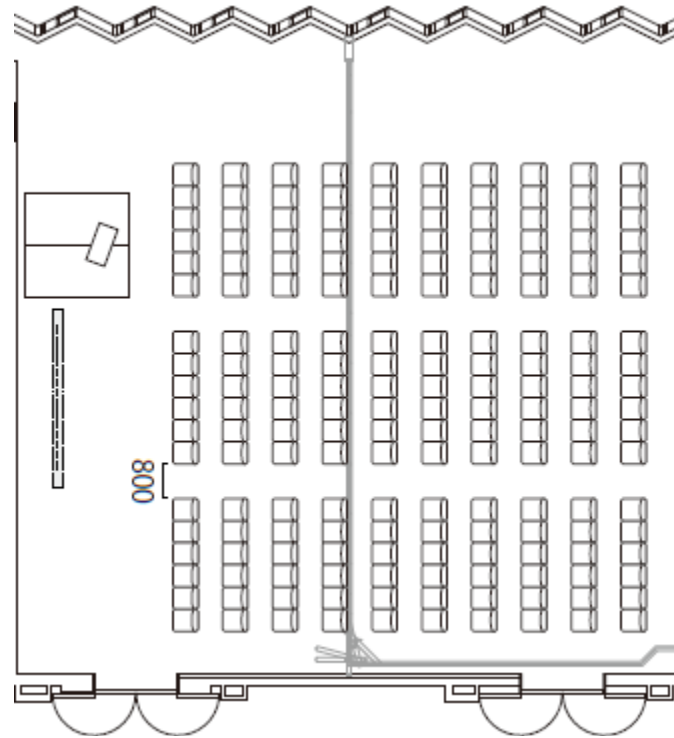

# Seminar Room C and D

Theater configuration: 180 seats

SCALE	SIZE
<b>1/100</b>	<b>A4</b>