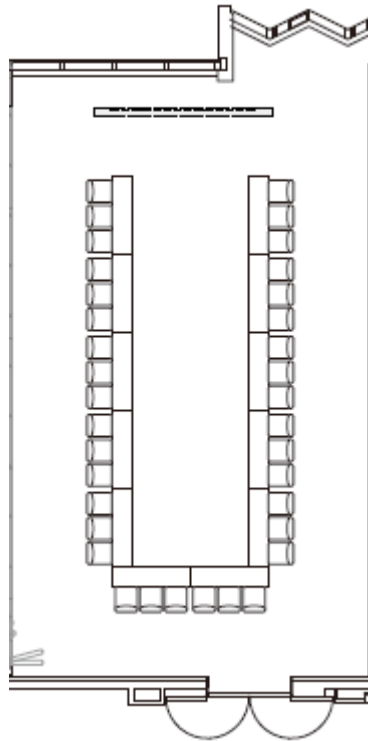

Seminar Room B

"U" configuration: 36 seats

SCALE	SIZE
1/100	A4