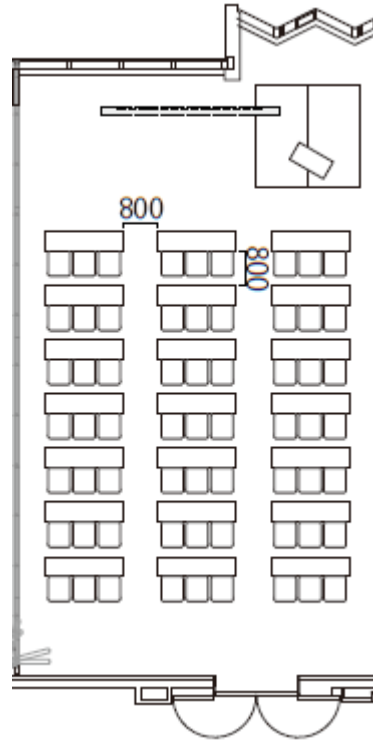

# Seminar Room B

Class configuration: 63 seats

SCALE	SIZE
<b>1/100</b>	<b>A4</b>