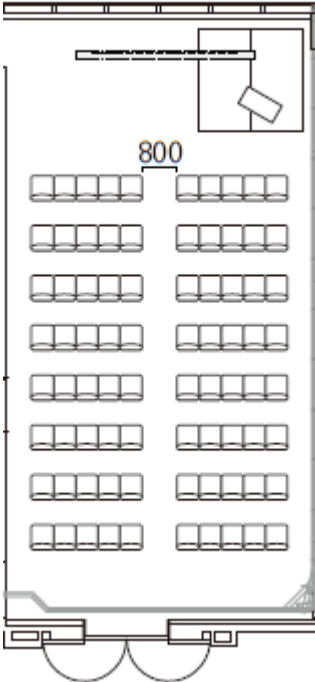

Seminar Room A

Theater configuration: 80 seats

| SCALE | SIZE |
|--------------|-----------|
| 1/100 | A4 |