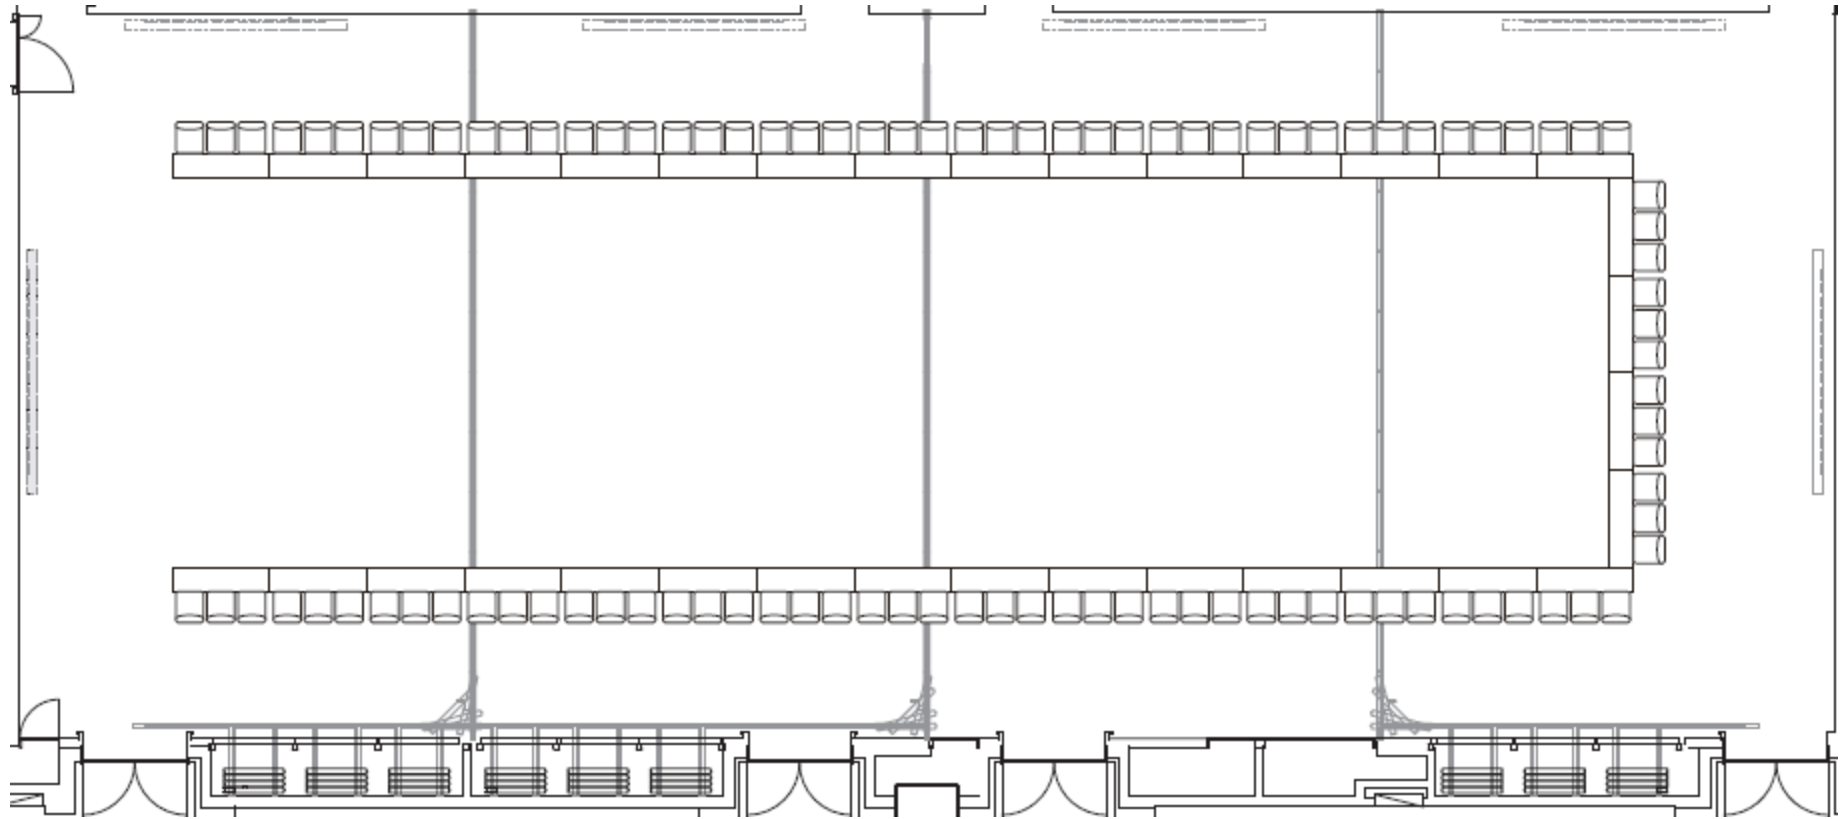

Main Rooms A, B, C and D

"U" configuration: 102 seats

SCALE	SIZE
1/100	A4