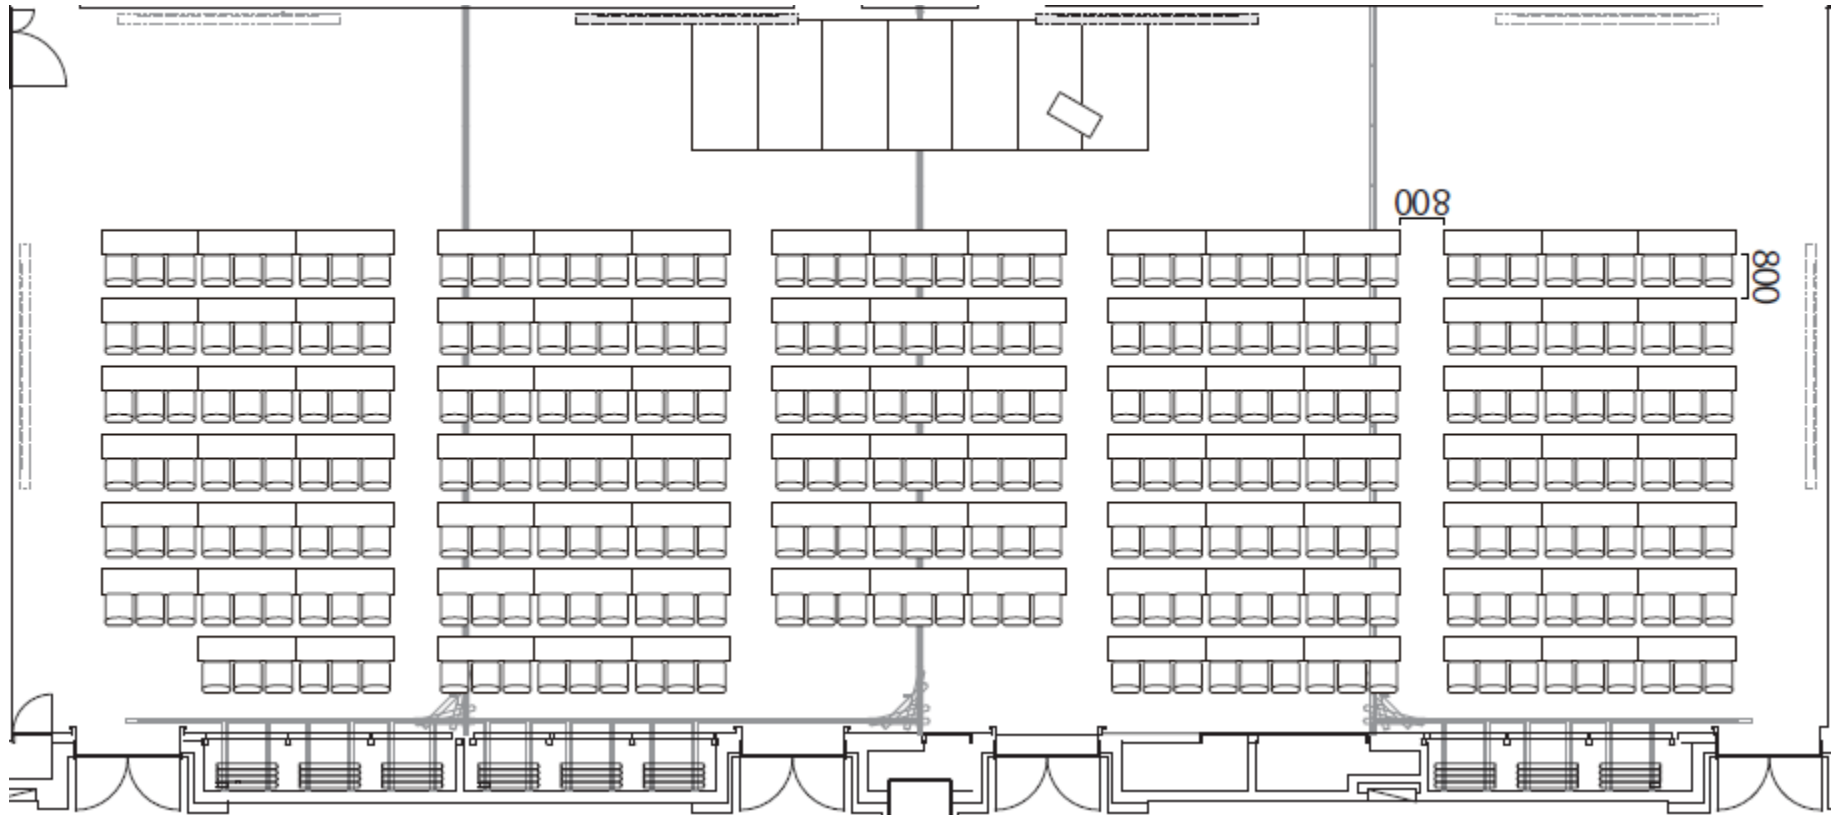

Main Rooms A, B, C and D

Class configuration (horizontally): 303 seats

SCALE	SIZE
1/100	A4