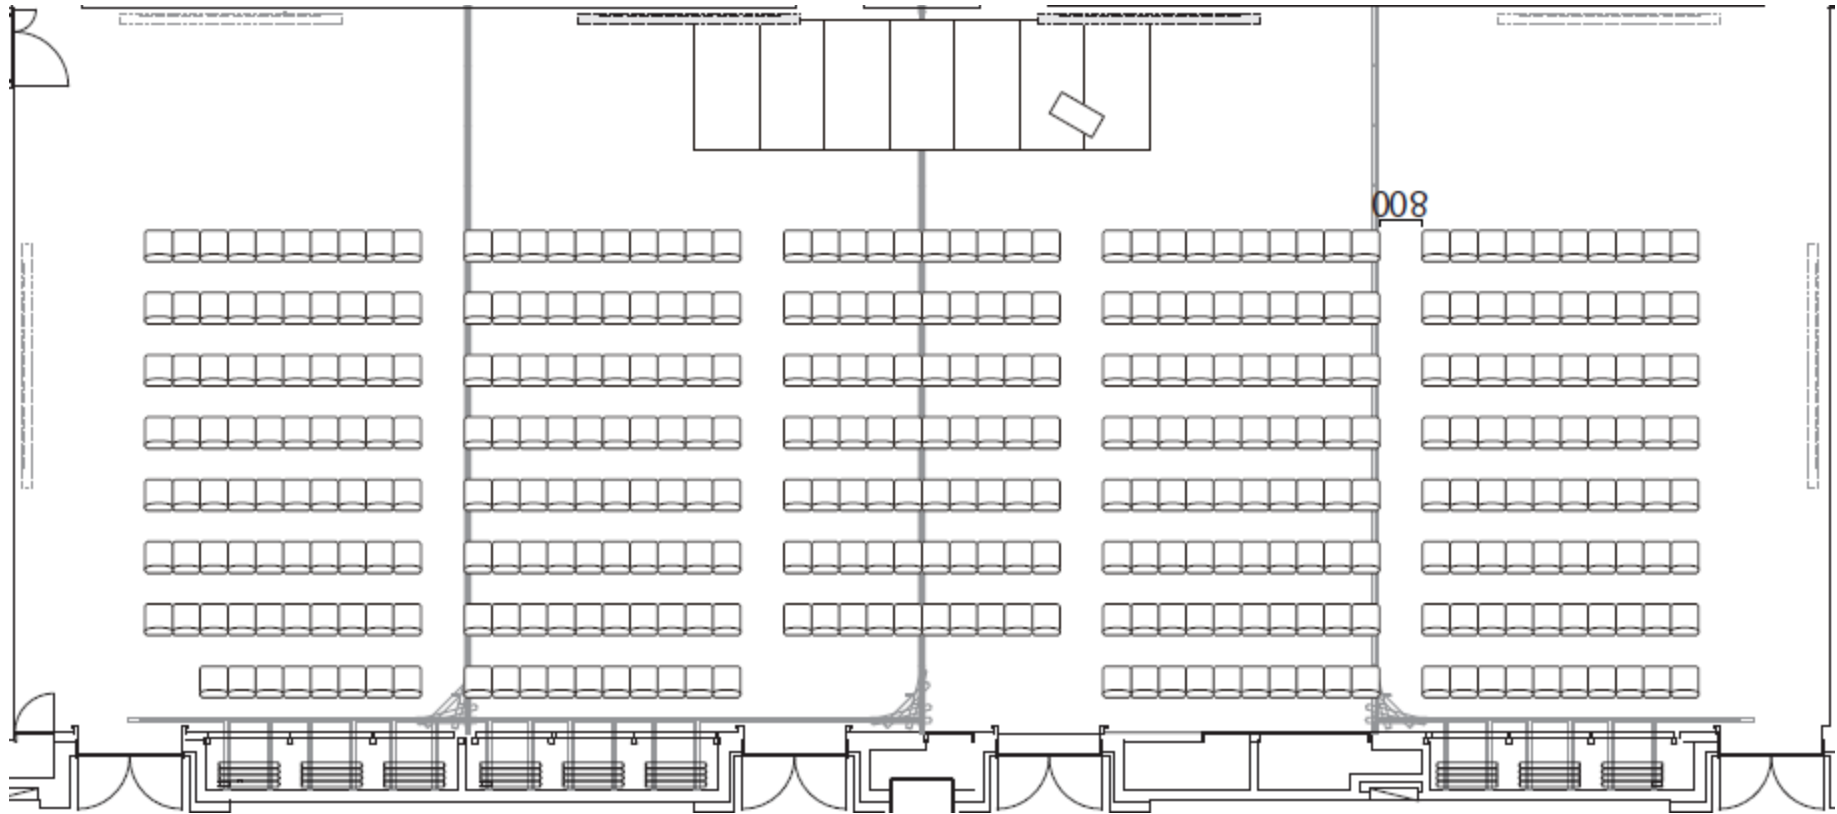

# Main Rooms A, B, C and D

Theater configuration (horizontally): 388 seats

SCALE	SIZE
<b>1/100</b>	<b>A4</b>