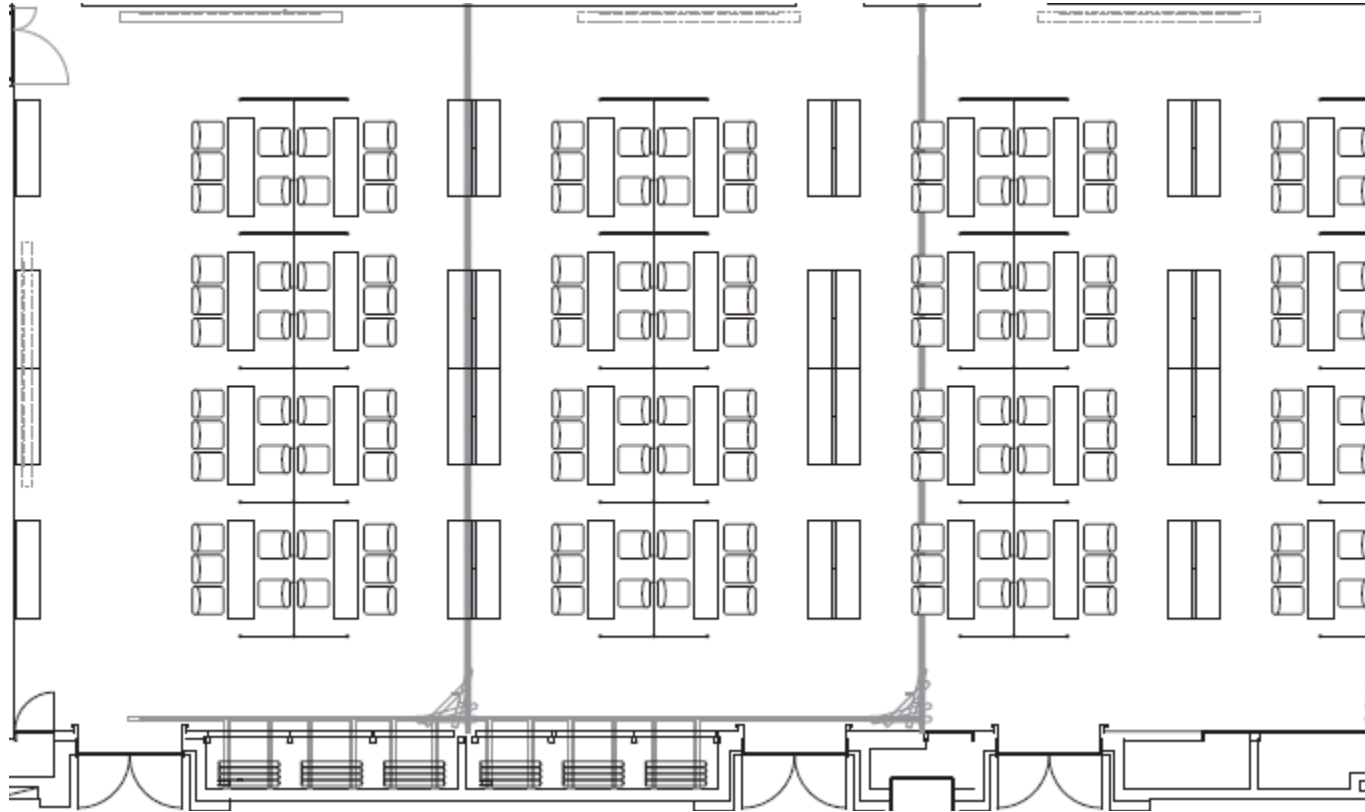

# Main Rooms B, C and D

Business Meeting: 140 seats

SCALE	SIZE
<b>1/100</b>	<b>A4</b>