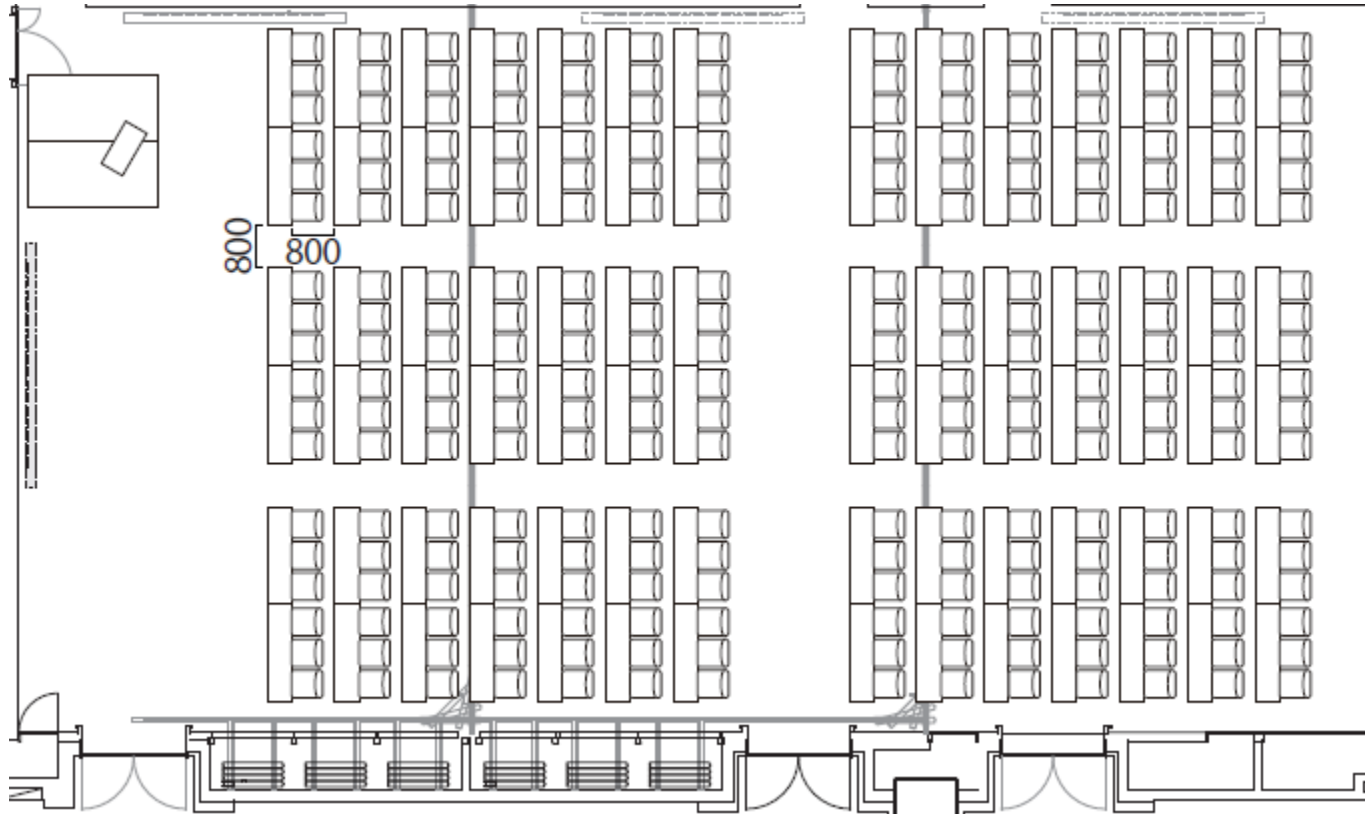

# Main Rooms B, C and D

Class configuration: 252 seats

SCALE	SIZE
<b>1/100</b>	<b>A4</b>