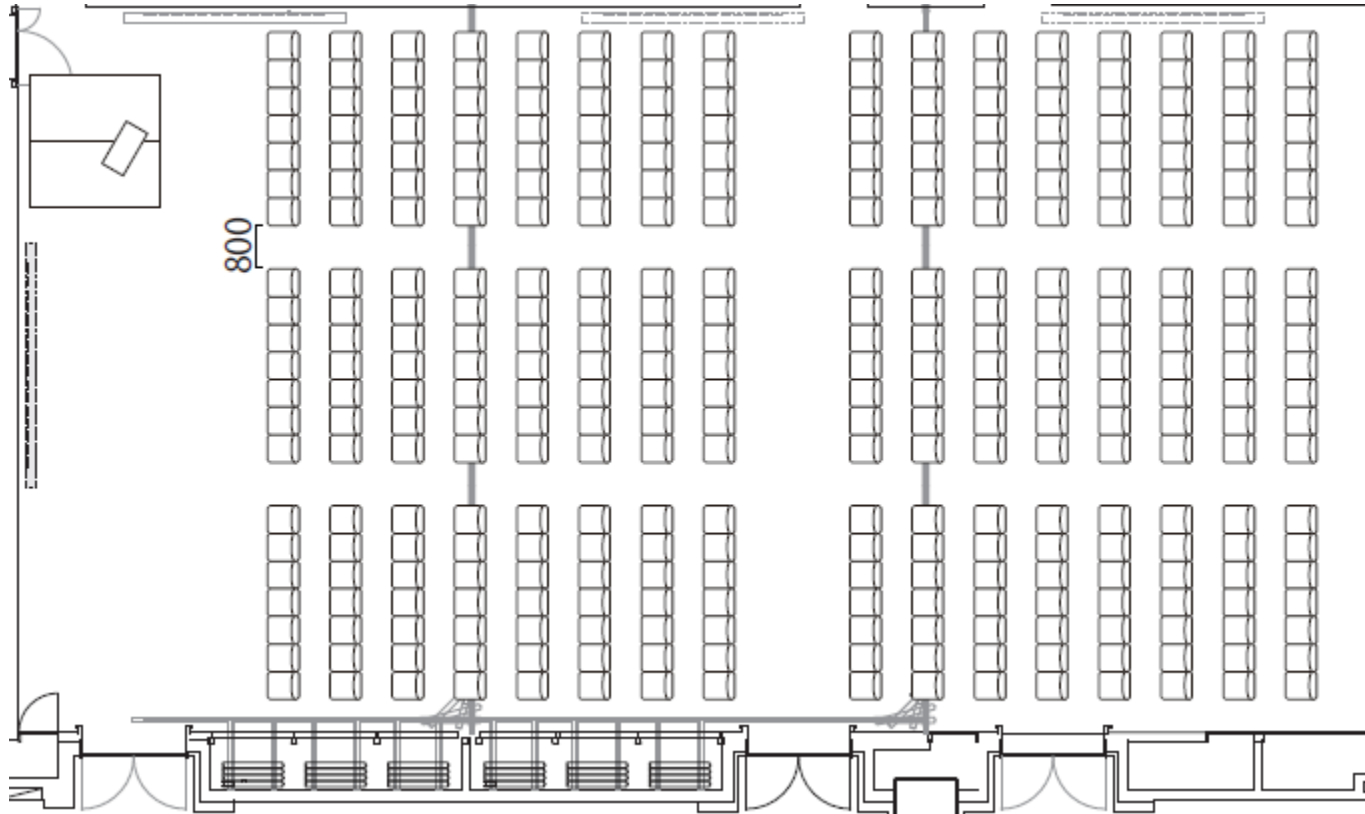

Main Rooms B, C and D

Theater configuration: 336 seats

SCALE	SIZE
1/100	A4