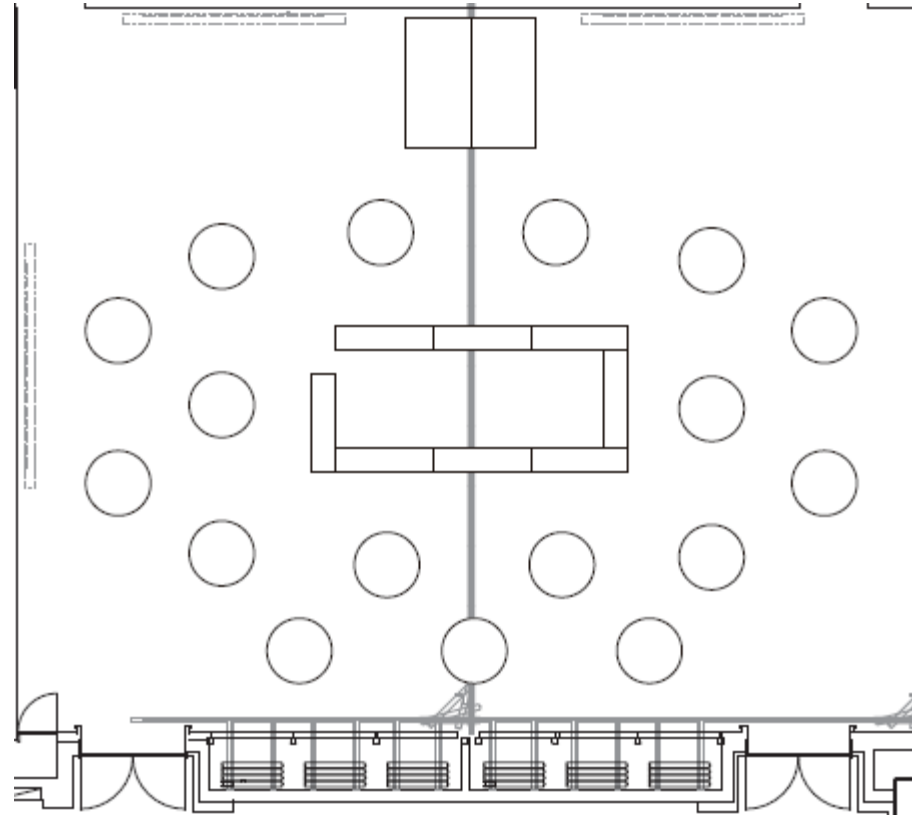

Main Rooms C and D

Buffet Party: 140 seats

SCALE	SIZE
1/100	A4