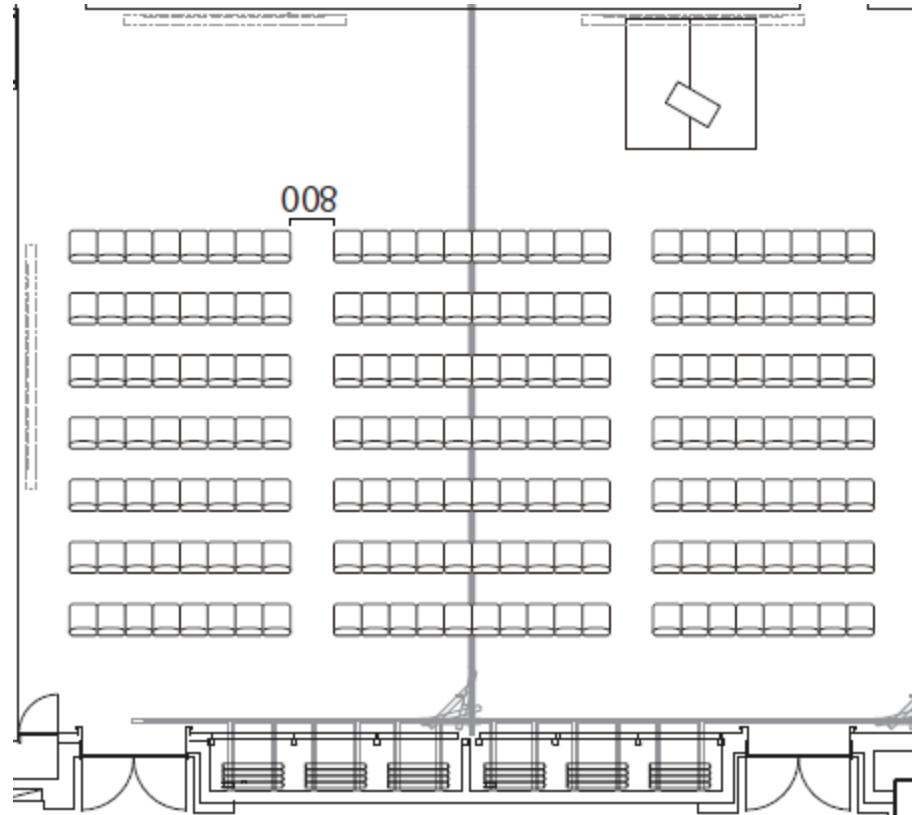

Main Rooms C and D

Theater configuration (horizontally): 182 seats

SCALE	SIZE
1/100	A4