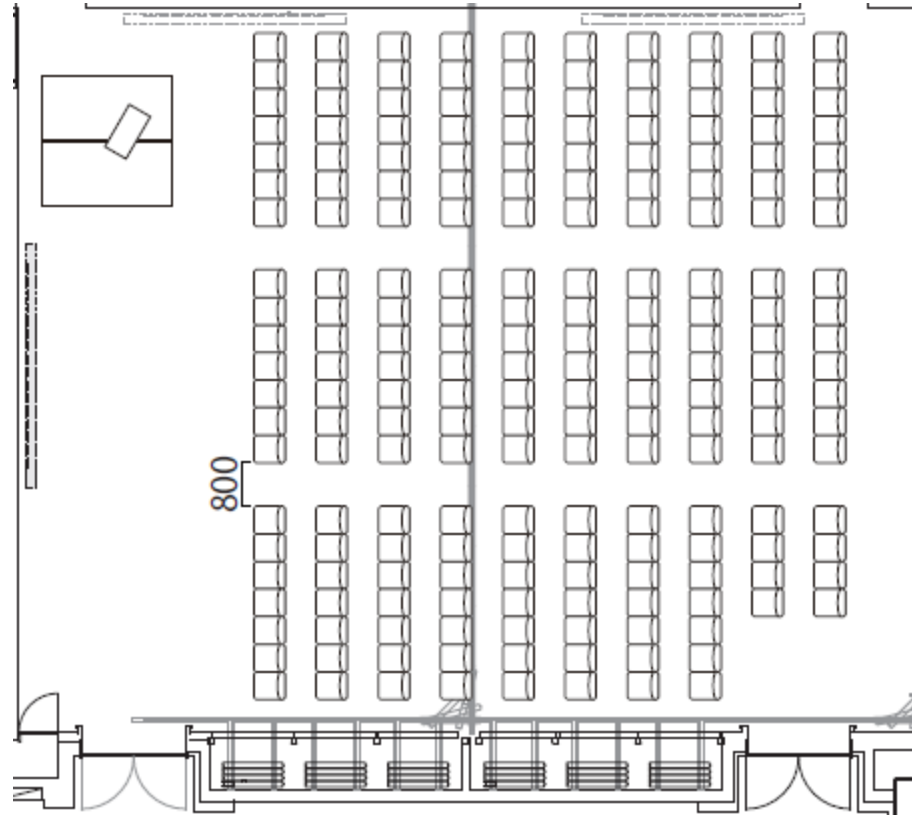

Main Rooms C and D

Theater configuration (vertically): 204 seats

| | |
|--------------|-----------|
| SCALE | SIZE |
| 1/100 | A4 |